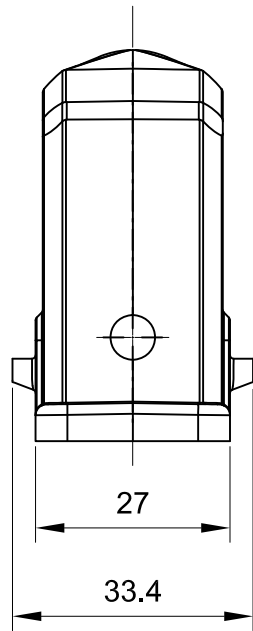

B

B

C

C

D

D

 InKonn (Suzhou) Electric Technology Co.,Ltd.	 All Dimensions in mm Original Size DIN A4	Date 2020-01-23	Drawing No. TC7799895	Rev. A00	Scale 1:1
	Type Name HA3-SE/S-DB-M20	Part No. 10 01 003 0111	Created by Shuxu Huang	Checked by Yiyi Luo	Page 1/1

1

2

3

4

5

6