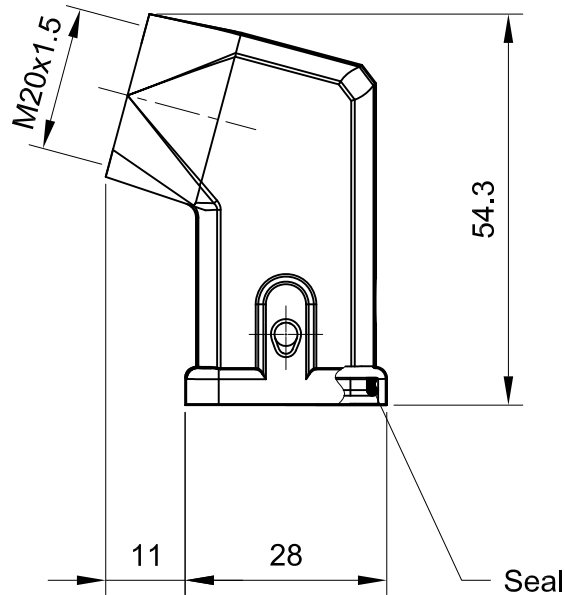

B

B

C

C

D

D

 InKonn (Suzhou) Electric Technology Co.,Ltd.	 All Dimensions in mm Original Size DIN A4	Date 2020-01-23	Drawing No. TC7799895	Rev. A00	Scale 1:1
	Type Name HA3-SE/S-DB-M20	Part No. 10 01 003 0111	Created by Shuxu Huang	Checked by Yiyi Luo	Page 1/1